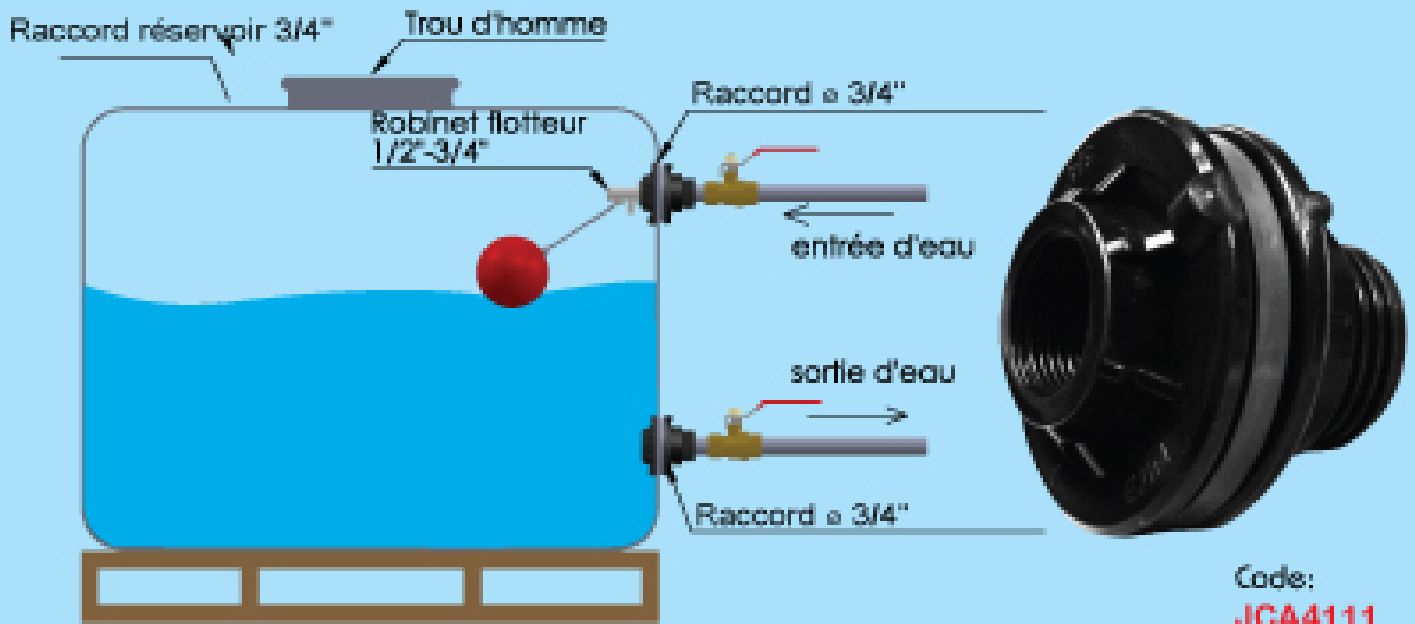

RACCORD RÉSERVOIR 3/4"