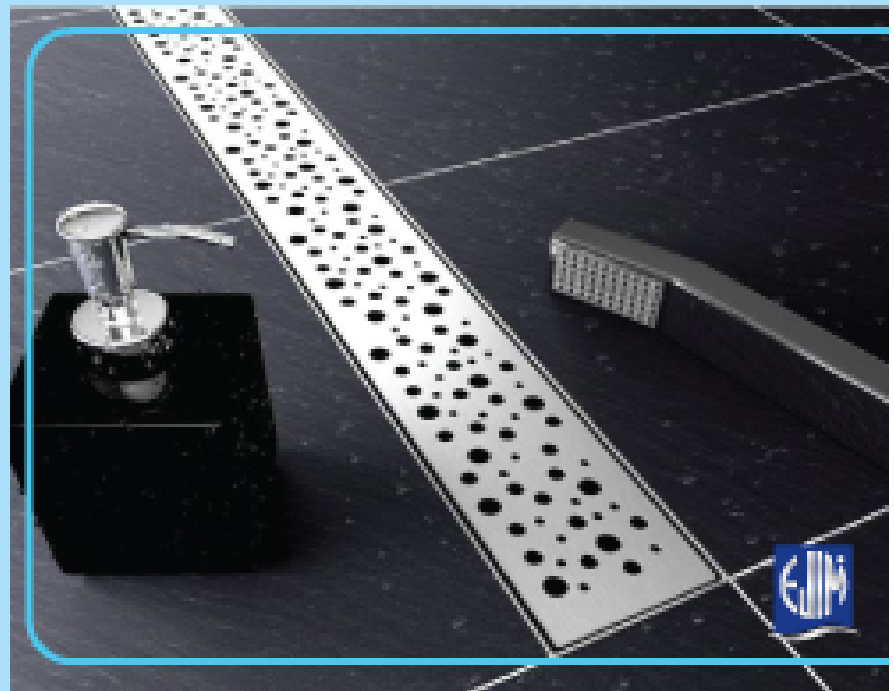

CANIVEAU DE DOUCHE INOX À L'ITALIENNE

	30CM	56CM	76CM
CARRÉ	Code: JSB1026	—	—
BUBBLE	Code: JSB1024	Code: JSB1021	Code: JSB1018
MISTRALE	Code: JSB1025	Code: JSB1022	Code: JSB1019
PRESTIGE	Code: JSB1023	Code: JSB1020	Code: JSB1017

8,5
cm

Ø
50

INOX
316L