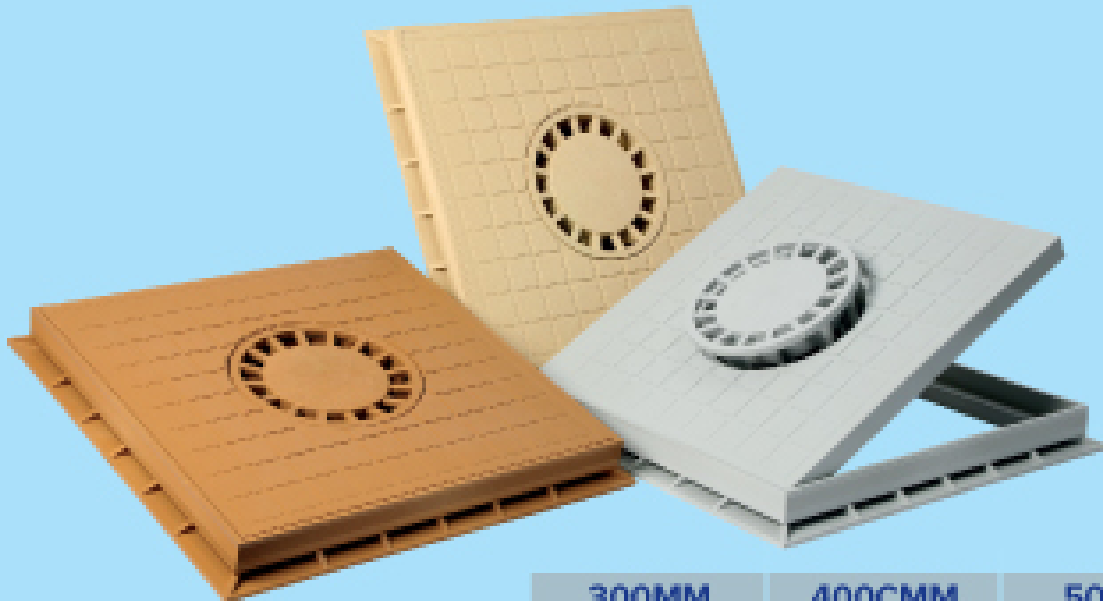

TAMPON DE SOL AVEC SIPHON

Dim: 300x300 - 400x400 - 500x500

	300MM	400CMM	500MM
GRIS	Code: JCA4047	Code: JCA4050	Code: JCA4053
BEIGE	Code: JCA4048	Code: JCA4051	Code: JCA4054
CARAMEL	Code: JCA4049	Code: JCA4052	Code: JCA4055