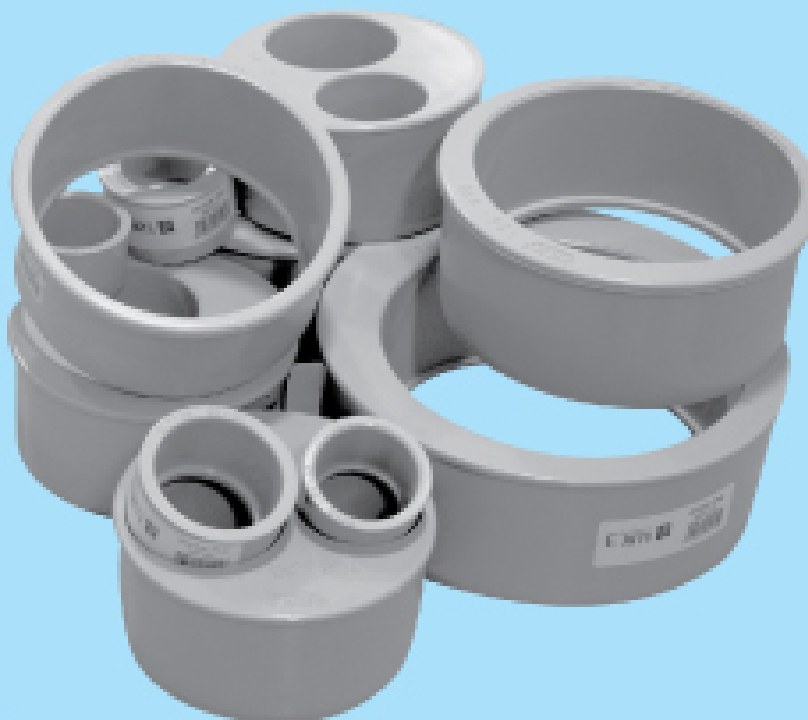

Code:
JCA4005

Code:
JCA4002

Bouchon caniveau

Code:
JCA4013

Caniveau de garage
130/500

TAMPON DE REDUCTION EN PVC

	Code:
RED200X160	JCA4067
RED200X125	JCA4068
RED200X140	JCA4069
RED160x100	JCA4071
RED160x110	JCA4072
RED160X125	JCA4073
RED160X140	JCA4074
RED140X125	JCA4070
RED125X110	JCA4075
RED125X100	JCA4076
RED125X50X50	JCA4077
RED110X63	JCA4080
RED110X100	JCA4078
RED110X50X50	JCA4079
RED100X63	JCA4082
RED100X50	JCA4083
RED100X80	JCA4081
RED100X90	JCA4085
RED100X50X40	JCA4084
RED63X50	JCA4087
RED63X40	JCA4088
RED50X40	JCA4089
RED50X32	JCA4090
RED40X32	JCA4091

Code:
JCA4098

Te tarraudé femelle
25x1/2x25

Code:
JCA4097

Te bargatterre
25x25x25

Code:
JCA4033 Manchon droit Ø25

Code:
JCA4012
Coude femelle
25x3/4

Code:
JCA4092
Raccord mâle
25x1/2

Code:
JCA4034 Manchon taraudé F.
25x3/4"