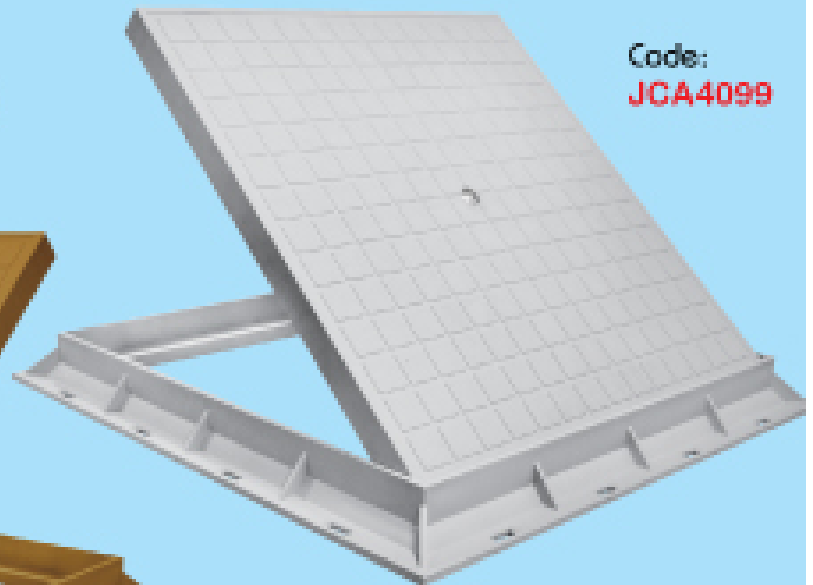

Tampon de sol
 dim: 500x500

TAMPON DE SOL

Tampon de sol
double trappe
dim: 500x500

Code:
JCA4044 G
JCA4046 C
JCA4045 B

Tampon de sol
dim: 600x600

Code:
JCA4099

Code:
JCA4101

Code:
JCA4100